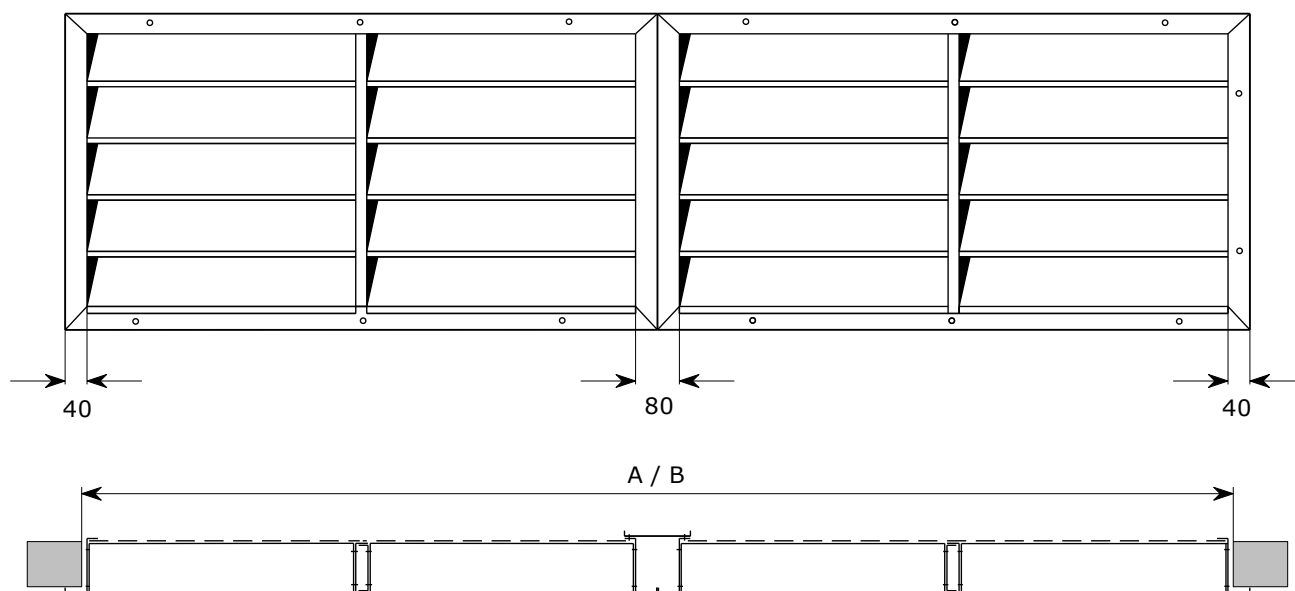

VGRADNJA VEČJIH REŠETK:

Rešetke PG-100 do širine A=2000mm in višine B=2400mm ter PG-50 do širine A=2000mm in višine B=1500mm se izdelujejo v enem kosu. Rešetke večjih dimenzij (PG-100 nad širino 1200 in PG-50 nad širino 1000), ki se še lahko transportirajo v enem kosu, imajo vgrajene prečne ojačitve. Rešetke, ki so prevelike za transport v enem kosu pa se izdelujejo iz več delov in se sestavijo na objektu.

MONTAGE OF LARGE GRILLS:

Grilles PG-100 up to width A=2000mm and height B=2400mm and grilles PG-50 up to width A=2000mm and height B=1500mm are manufactured in one piece. Grilles of larger dimensions (PG-100 over width 1200 in PG-50 over width 1000), which may still be transported in one piece, have built transverse reinforcements. Grilles that are too large to transport in one piece are made of several parts and are assembled on site.

NAČIN NAROČANJA / HOW TO ORDER:

PG-50	1000	x	500	ZN	VO
dodatki / supplements protimrčesna mreža / insect protection net VO - vgradni okvir / build-in frame RAL barva / RAL colour material ZN, AL, INOX višina B/ height B standard PG-50 100-1500mm, PG-100 200-2400mm poljubna / optional širina A/ width A standard 200-2000mm poljubna / optional tip rešetke / type of grille PG-50 PG-100