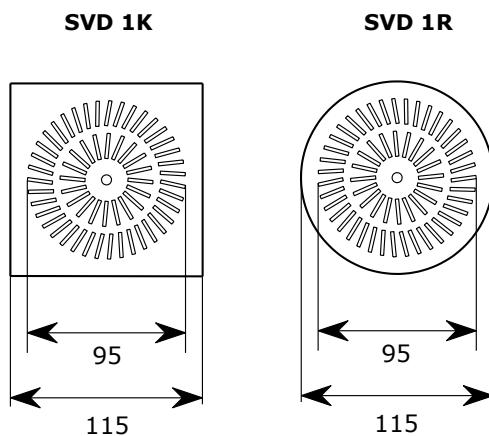

DESCRIPTION:

The SVD step swirl diffuser can be used for the ventilation of cinemas, big halls, concert halls, etc. It can be mounted on the floor or onto walls of stair area.

CONSTRUCTION: diffuser with slots arranged in square or circle

DIMENZIJE / DIMENSIONS:

1. difuzor / diffuser
2. vgradni obroč / mounting ring
3. vijak / screw

NAČIN NAROČANJA / HOW TO ORDER:

SVD 1R	115	RAL 9010
		barva / colour standard RAL 9010
		dimenzija / dimension standard 115
		poljubno / optional
		tip difuzorja / diffuser type