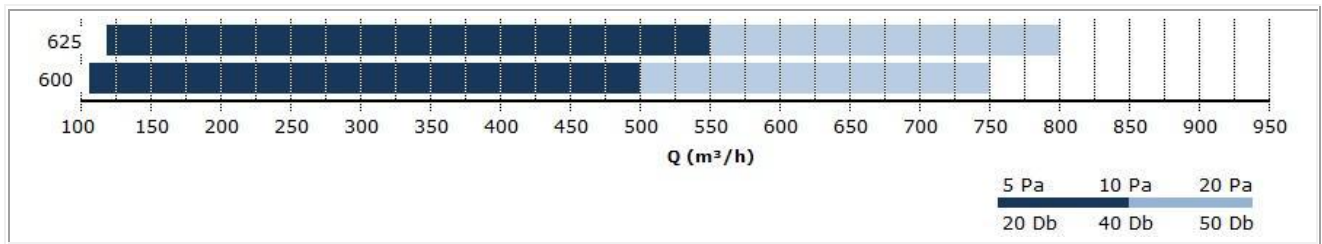

HITRA IZBIRA / FAST SELECTION:

NAČIN NAROČANJA / HOW TO ORDER:

PP	600	RAL 9010	PB2	PP	600	/	200	S	ISO 6mm
									izolacija / insulation 6mm, 10mm, 19mm pozicija priključka / position of connection S - stranski / side V- vertikalni / vertical priključek / connection opening standard 200, 250 poljuben / optional dimenzija komore / plenum dimension perforirana razpršilna plošča / perforated dispersing plate komora / plenum PB2 komora / plenum PB5 komora / plenum barva / colour standard RAL 9010 dimenzija / dimension standard 600,625 poljuben / optional tip difuzorja / diffuser type