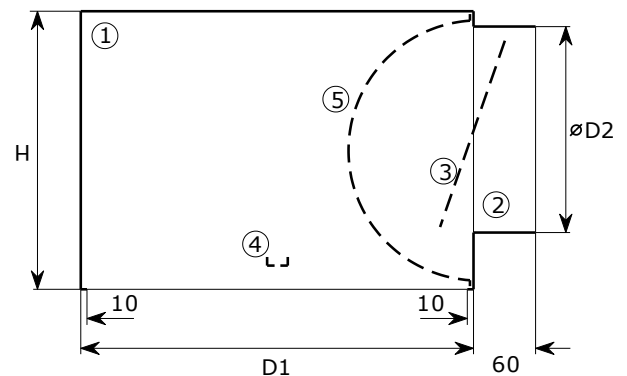

PP

PERFORIRANI VRTINČNI DIFUZOR PERFORATED SWIRL DIFFUSER

OPIS:

Perforirani difuzor je namenjen dovodu in odvodu zraka iz prostora. Primeren je za vgradnjo v spuščene strope.

KONSTRUKCIJA:

- kvadraten difuzor s 56% perforacijo luknjic velikosti 6mm
- na željo kupca se na difuzorju izdelava poljubna velikost in oblika perforacije

MATERIAL: jeklena pločevina

BARVA: bela barva RAL 9010 ali na željo kupca poljubna barva po RAL lestvici

MONTAŽA:

- montaža na spuščeni strop 600x600mm ali
- pritrditev s centralnim vijakom na komoro tipa PB2 ali PB5

DESCRIPTION:

The perforated swirl diffuser is used for supply and exhaust of air from rooms. It is suitable for installation on prefabricated ceilings.

CONSTRUCTION:

- diffuser with 56% perforation of 6mm diameter holes
- optional size and shape of the perforation is possible upon customer's request

MATERIAL: steel sheet metal

FINISH: white RAL 9010 or can be any RAL colour according to the customer's request.

MONTAGE:

- installation on ceiling panels 600x600mm
- with one central screw on the plenum box PB2 or plenum box PB5

DIMENZIJE / DIMENSIONS:

1. komora PB2
  plenum PB2
2. okrogla priključna odprtina
  round connection opening
3. regulacijska loputka
  volume control damper
4. prečka
  traverse
5. perforirana razpršilna plošča (samo za dovod)
  perforated dispersing plate (only for supply)
6. difuzor
  diffuser

	D	D1	Ø D2		H	
600	595	591	200	250	270	320
625	620	616	250		320