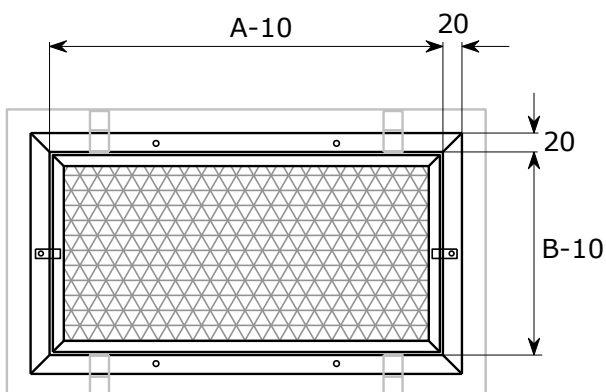

KONSTRUKCIJA:

- nosilni okvir
- maščobni filter iz ekspanzirane aluminijaste mreže
- lovilna kad

MATERIAL: pocinkana pločevina

BARVA: bela barva RAL 9010 ali poljubna barva po RAL lestvici

MONTAŽA: vgradnja v strop z vijaki ali direktno na kanal

DESCRIPTION:

Grease trap is used to extract air from kitchens and rooms with a high level of greasy steam. A grease filter reduces the soiling of air ducts and ventilators

CONSTRUCTION:

- supporting frame
- grease filter made from expanded aluminium net
- trap tube

MATERIAL: galvanized sheet metal

FINISH: white RAL 9010 or can be any RAL colour according to the customer's request.

MONTAGE: installation in ceiling or on duct with screws

DIMENZIJE / DIMENSIONS:

Standardne širine / standard width: 425, 625, 825, 1025

Standardne višine / standard height: 125, 225, 325, 425

NAČIN NAROČANJA / HOW TO ORDER:

LM	425	x	225	ZN	RAL 9010
					barva / colour standard RAL 9010 poljubno / optional material standard ZN poljubno / optional višina B/ height B standard 125, 225, 325, 425 poljubna / optional širina A/ width A standard 425, 625, 825, 1025 poljubna / optional tip rešetke / type of grille