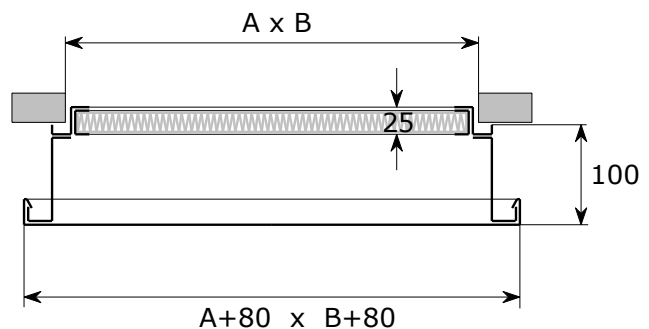

DESCRIPTION:

Grease trap is used to extract air from kitchens and rooms with a high level of greasy steam. A grease filter reduces the soiling of air ducts and ventilators

CONSTRUCTION:

- supporting frame
- grease filter made from expanded aluminium net
- trap tube

MATERIAL: galvanized sheet metal

FINISH: white RAL 9010 or can be any RAL colour according to the customer's request.

MONTAGE: installation in ceiling or on duct with screws

DIMENZIJE / DIMENSIONS:

Standardne širine / standard width: 425, 625, 825, 1025

Standardne višine / standard height: 125, 225, 325, 425

NAČIN NAROČANJA / HOW TO ORDER:

LM	425	x	225	ZN	RAL 9010
					barva / colour standard RAL 9010 poljubno / optional material standard ZN poljubno / optional višina B/ height B standard 125, 225, 325, 425 poljubna / optional širina A/ width A standard 425, 625, 825, 1025 poljubna / optional tip rešetke / type of grille