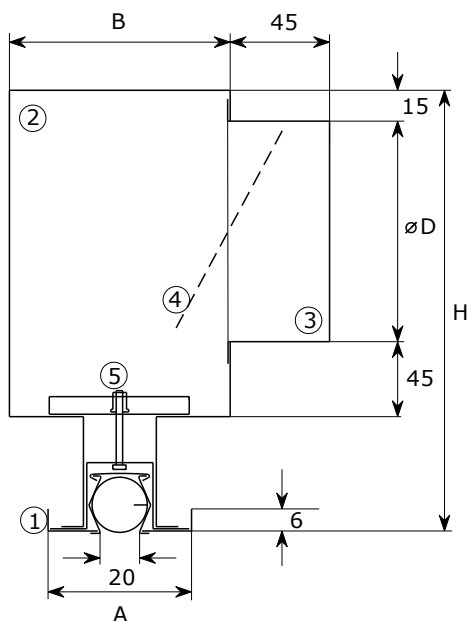

LD

LINIJSKI DIFUZOR LINEAR SLOT DIFFUSER

OPIS:

Linjski difuzor je primeren za dovajanje toplega in hladnega zraka v prostore višine 2,5 do 4m

KONSTRUKCIJA:

- pravokotni difuzor
- 1-4 vrste rež
- plastični usmerniki zraka

MATERIAL: pocinkana pločevina

BARVA: bela barva RAL 9010 ali na željo kupca poljubna barva po RAL lestvici

MONTAŽA: pritrditev z vijaki na komoro

DODATKI:

- komora
- izolirana komora
- loputka v priključku komore

DESCRIPTION:

The linear slot diffuser can be used for various ceiling heights from 2.5m to 4m.

CONSTRUCTION:

- rectangular diffuser
- 1-4 rows of slots
- plastic deflectors

MATERIAL: galvanized sheet metal

FINISH: white RAL 9010 or can be any RAL colour according to the customer's request.

MONTAGE: with screws on the plenum

SUPPLEMENTS:

- plenum
- insulated plenum
- damper in connection opening

DIMENZIJE / DIMENSIONS:

1. difuzor / diffuser
2. komora / plenum
3. priključna odprtina / connection opening
4. loputa / damper
5. pritrditev z vijaki / montage with screws

število vrst number of slots	H	A	B
1	230	65	100
2	255	95	130
3	265	125	160
4	305	155	190

Število, premer in položaj priključkov na komori :

Number, diameter and positions of round connections on plenum box:

število rež number of slots	L=540	L=1045	L=1550	L=2055
1	1 x ø98	2 x ø98	2 x ø123	2 x ø123
2	1 x ø138	2 x ø123	2 x ø138	2 x ø138
3	1 x ø158	2 x ø138	2 x ø158	2 x ø158
4	1 x ø198	2 x ø158	2 x ø198	2 x ø198
položaj priključkov position of connections	L / 2	L / 4	L / 4	L / 4