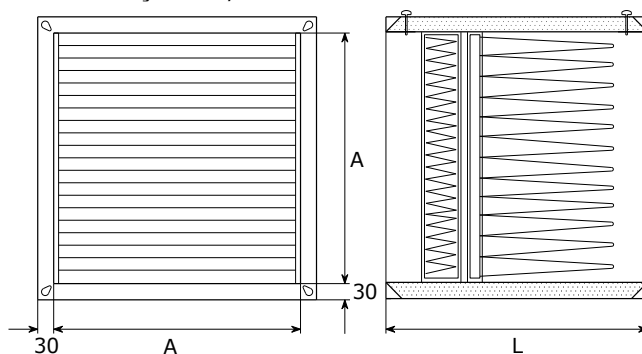

FS

KVADRATNO OHIŠJE FILTRA SQUARE FILTER BOX

OPIS:

Ohišje za vrečasti filter, ki se pritrdi direktno na prezračevalni kanal.

KONSTRUKCIJA:

- ohišje
- 2 kvadratni priključni odprtini na vsaki strani
- pokrov, ki se zapira z vijaki in omogoča enostavno menjavo filtra
- na željo kupca se ohišje izolira. Med dve plasti pocinkane pločevine se vstavi 30mm visoko plast mineralne volne

MATERIAL: pocinkana pločevina

DODATKI: kasetni in vrečasti filter

MONTAŽA: s priborncami

DIMENZIJE / DIMENSIONS:

Neizolirano ohišje filtra / Non insulated filter box

Izolirano ohišje filtra / Insulated filter box

DESCRIPTION:

The square filter box is designed for bag filters and can be connected directly to the duct system with flanges.

CONSTRUCTION:

- casing
- 2 square connection openings on each side
- cover, which is closed by screws, allows changing of the filter
- upon customer's request we insulate the casing. A 30mm mineral wool is inserted between two layers of galvanized sheet metal

MATERIAL: galvanized sheet metal

SUPPLEMENTS: cassette and bag filter

MONTAGE: with flanges

	A	L
450	447	502
500	502	532
550	550	562
600	602	820
650	661	642
700	697	642

NAČIN NAROČANJA / HOW TO ORDER:

FS	600	ISO
		<p>dodatki / supplements ISO izoliran / ISO insulated vrečasti in kasetni filter / bag and cassette filter</p> <p>dimenzija / dimension standard 450, 500, 550, 600, 650, 700</p> <p>tip ohišja / filter box type</p>