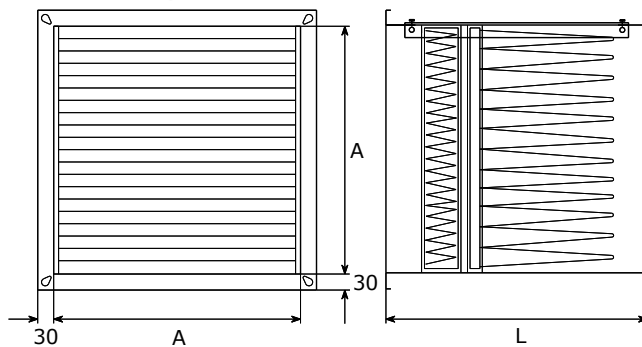

FS

KVADRATNO OHIŠJE FILTRA SQUARE FILTER BOX

OPIS:

Ohišje za vrečasti filter, ki se pritrdi direktno na prezračevalni kanal.

KONSTRUKCIJA:

- ohišje
- 2 kvadratni priključni odprtini na vsaki strani
- pokrov, ki se zapira z vijaki in omogoča enostavno menjavo filtra
- na željo kupca se ohišje izolira. Med dve plasti pocinkane pločevine se vstavi 30mm visoko plast mineralne volne

MATERIAL: pocinkana pločevina

DODATKI: kasetni in vrečasti filter

MONTAŽA: s priborncami

DIMENZIJE / DIMENSIONS:

Neizolirano ohišje filtra / Non insulated filter box

Izolirano ohišje filtra / Insulated filter box

DESCRIPTION:

The square filter box is designed for bag filters and can be connected directly to the duct system with flanges.

CONSTRUCTION:

- casing
- 2 square connection openings on each side
- cover, which is closed by screws, allows changing of the filter
- upon customer's request we insulate the casing. A 30mm mineral wool is inserted between two layers of galvanized sheet metal

MATERIAL: galvanized sheet metal

SUPPLEMENTS: cassette and bag filter

MONTAGE: with flanges

	A	L
450	447	502
500	502	532
550	550	562
600	602	820
650	661	642
700	697	642

NAČIN NAROČANJA / HOW TO ORDER:

FS	600	ISO
		<p>dodatki / supplements ISO izoliran / ISO insulated vrečasti in kasetni filter / bag and cassette filter</p> <p>dimenzija / dimension standard 450, 500, 550, 600, 650, 700</p> <p>tip ohišja / filter box type</p>